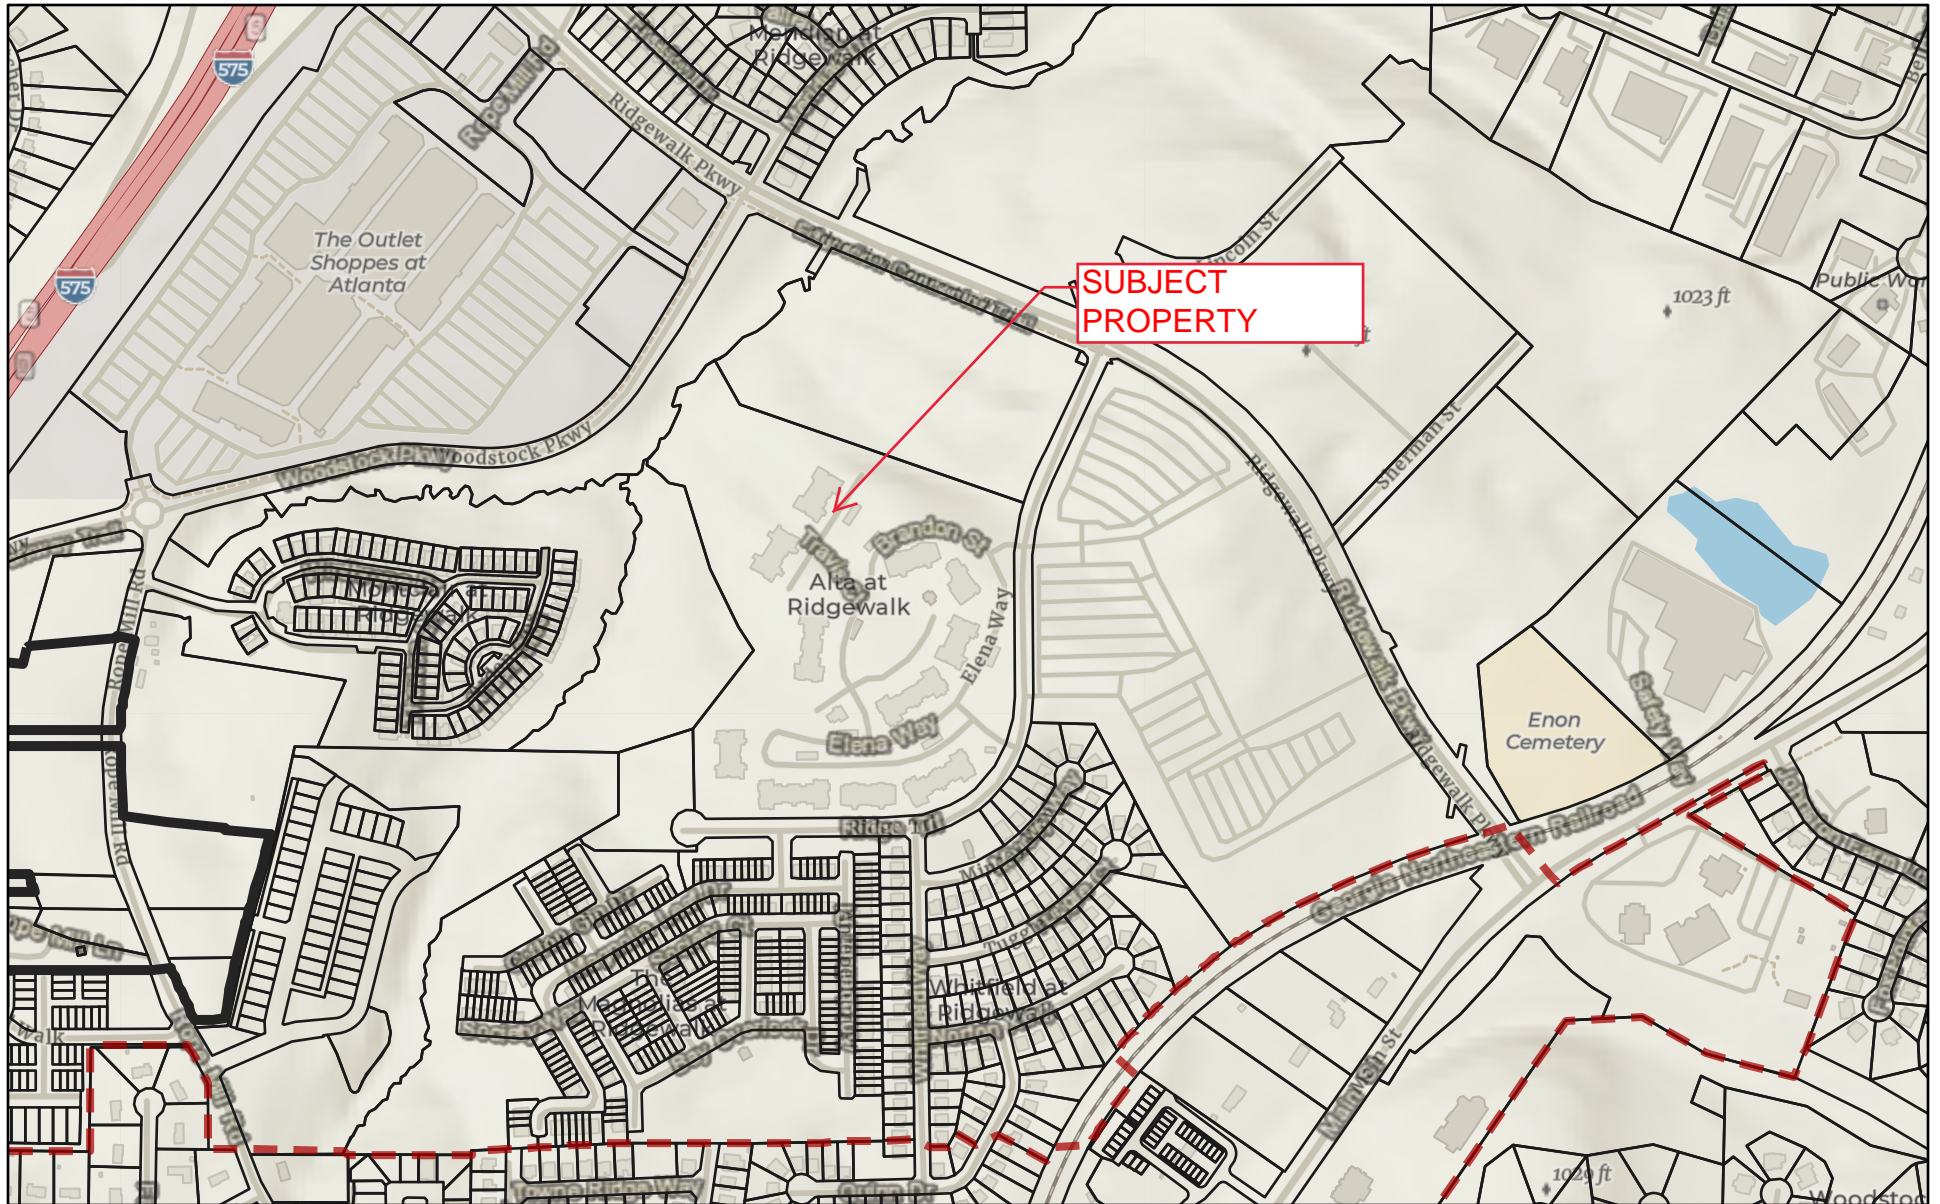

# Location Map

4/2/2020, 7:04:44 PM

-  Downtown District
-  Parcels

1:9,028

Esri, HERE, Garmin, (c) OpenStreetMap contributors, Sources: Esri, Airbus

City of Woodstock  
City of Woodstock, Cherokee County, Esri